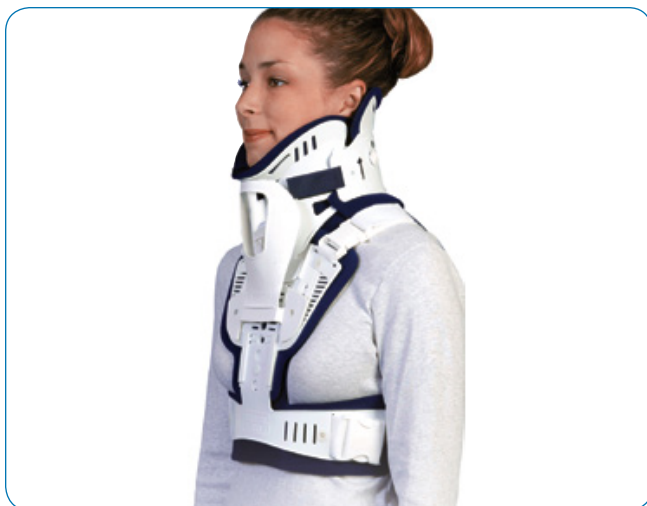

MIAMI JR® CERVICAL COLLAR

- Innovative collar designed exclusively for children 12 and under
- Four true pediatric sizes ensure optimal airway and the upper cervical spine immobilization
- Sized according to the Broselow-Luten Color-Coding System
- Sorbatex™ pads make the collar “skin friendly” and protect skin integrity during extended wear
- The Össur pediatric system also includes the NecLoc® Kids Extrication Collar, Occian™ AirWay PAD™ for appropriate positioning and the Lil'Angel MR-Conditional (Safe at 3-Tesla) Halo System

Occian AirWay Pad (part #AP-T10) available.

Replacement pads and collars may be ordered separately.

PAPOOSE®

- Securely and gently immobilizes the head and spine in the proper anatomical airway and spinal alignment
- Occipital shape protects against positional plagiocephaly
- Allows for continued intimacy between caregiver and child
- True cervical spine immobilizer for infants up to 3 months

Additional replacement pads available

MIAMI JTO THORACIC EXTENSION

- Provides more control than a collar alone can provide
- Innovative device designed to treat cervical and high-thoracic injuries
- Patented design with floating back permits maximum immobilization without the risk of compensatory motion
- Snap on and off without any tools
- Sorbatex padding is antibacterial and clinically proven to inhibit microbial growth, which enhances comfort and helps assure patient compliance