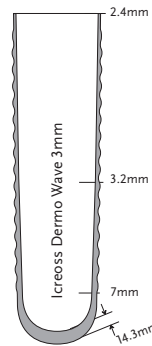

The Wave feature makes the liner easier to flex at the knee, allowing it to adapt more to the user's movements. Less resistance means that less energy is required to flex the knee.

Össur recommends that Iceross Dermo Cushion Liner with Wave is used in conjunction with Iceross Sleeve and Icelock® 500 Series.

USER INFORMATION	
Amputation Level:	Transtibial
Impact Level:	Low to High
LINER INFORMATION	
Size Standard:	16, 18, 20, 22, 23.5, 25, 26.5, 28, 30, 32, 34, 36, 40.
Profile:	3mm

SUSPENSION METHOD

CUSHION

FEATURES

FABRIC COVER

ACTIVE SKIN CARE

WAVE

SILKEN INNER SURFACE

PART NUMBER INFORMATION - ICEROSS DERMO CUSHION LINER WITH WAVE

PART#	PROFILE	SUSPENSION METHOD
i-cw43XX	3mm	Cushion

ICEROSS DERMO® CUSHION LINER

*Size 40 is only available in 3mm.

SUSPENSION METHOD

FEATURES

PART NUMBER INFORMATION - ICEROSS DERM O CUSHION LINER

PART#	PROFILE	SUSPENSION METHOD
I-CL43XX	3mm	Cushion
I-CL46XX	6mm	Cushion