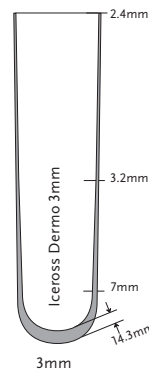

USER INFORMATION	
Amputation Level:	Transtibial
Impact Level:	Low to High
LINER INFORMATION	
Size Standard:	16, 18, 20, 22, 23.5, 25, 26.5, 28, 30, 32, 34, 36, 40.
Profile:	3mm

SUSPENSION METHOD

CUSHION

FEATURES

FABRIC COVER

ACTIVE SKIN CARE

WAVE

SILKEN INNER SURFACE

PART NUMBER INFORMATION - ICEROSS DERMO CUSHION LINER WITH WAVE

PART#	PROFILE	SUSPENSION METHOD
i-cw43XX	3mm	Cushion

ICEROSS DERMO® CUSHION LINER

Össur recommends that Icross Dermo Cushion Liner is used in conjunction with Icross Sleeve and Icelock® 500 Series.

USER INFORMATION	
Amputation Level:	Transibial
Impact Level:	Low to High
LINER INFORMATION	
Size Standard:	16, 18, 20, 22, 23.5, 25, 26.5, 28, 30, 32, 34, 36, 40*
Profile:	3mm or 6mm

*Size 40 is only available in 3mm.

SUSPENSION METHOD

FEATURES

PART NUMBER INFORMATION - ICEROSS DERM O CUSHION LINER

PART#	PROFILE	SUSPENSION METHOD
I-CL43XX	3mm	Cushion
I-CL46XX	6mm	Cushion