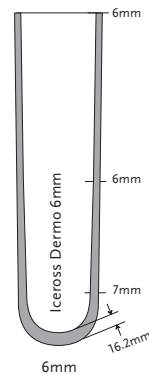

USER INFORMATION	
Amputation Level:	Transtibial
Impact Level:	Low to High
LINER INFORMATION	
Size Standard:	16, 18, 20, 22, 23.5, 25, 26.5, 28, 30, 32, 34, 36, 40.
Profile:	3mm

SUSPENSION METHOD

CUSHION

FEATURES

FABRIC COVER

ACTIVE SKIN CARE

WAVE

SILKEN INNER SURFACE

PART NUMBER INFORMATION - ICEROSS DERMO CUSHION LINER WITH WAVE

PART#	PROFILE	SUSPENSION METHOD
i-cw43XX	3mm	Cushion

ICEROSS DERMO® CUSHION LINER

Össur recommends that Icross Dermo Cushion Liner is used in conjunction with Icross Sleeve and Icelock® 500 Series.

USER INFORMATION	
Amputation Level:	Transibial
Impact Level:	Low to High
LINER INFORMATION	
Size Standard:	16, 18, 20, 22, 23.5, 25, 26.5, 28, 30, 32, 34, 36, 40*
Profile:	3mm or 6mm

*Size 40 is only available in 3mm.

SUSPENSION METHOD

FEATURES

PART NUMBER INFORMATION - ICEROSS DERM O CUSHION LINER

PART#	PROFILE	SUSPENSION METHOD
I-CL43XX	3mm	Cushion
I-CL46XX	6mm	Cushion