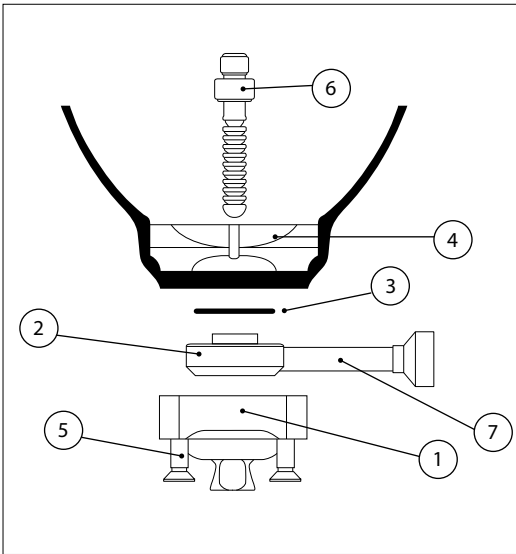

ENGLISH

CONTENT

Ratchet Lock(2)
Release Unit, long (7)
600 XM Ratchet Pin(6)

INSTALLATION

1. Shorten Release Unit(7) to required length and screw it firmly into Ratchet Lock(2).
2. Insert Ratchet Lock(2) into Housing Pyramid(1).
3. Place O-ring(3) on top of Ratchet Lock(2).
4. Attach Housing Pyramid(1) to Adapter 4H(4), using the 4 Screws M6x30(5).

600 XM Ratchet Pin

Apply Loctite 410 or 411 onto threads on 600 XM Ratchet Pin(6) and screw it into Locking Liner. Torque 600 XM Ratchet Pin(6) to 4Nm (3ft.lb) with 7mm wrench.

Limited one-year warranty

Rated up to high activity level (K3).

ICELOCK 600 XM can only be used in combination with Icelock 600 XM Housing Pyramid and Icelock 600 XM Adapter 4H.

Other available suspension options:

L-631100 ICELOCK lanyard 631

L-651100 ICELOCK smooth 651

All locks are fully interchangeable without necessitating fabrication of a new socket.

Weatherproof

A weatherproof device allows use in a wet and/or humid environment, but does not allow submersion. Fresh water splashing against the enclosure from any direction shall have no harmful effect. Dry thoroughly after contact with fresh water. Fresh water: Includes tap water. Excludes salt and chlorinated water.

For a weatherproof system, weatherproof components must be selected for use with the device.